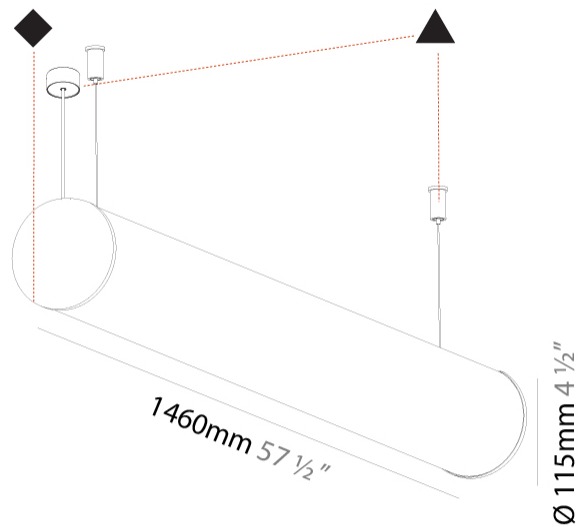

GENERAL

Series: Bunga
Brand: Prolicht
Division: Architectural
Mounting Type: Suspension
Mounting Location: Ceiling
Subcategory: Profile

PHYSICAL

Shape: Cylinder
Length (mm): 1460
Length (in): 57 1/2
Width (mm): 115
Width (in): 4 1/2
Height (mm): 115
Height (in): 4 1/2
Max. Overall Height (mm): 2115
Max. Overall Height (in): 83 1/4
Light Distribution: Omnidirectional
Weight (kg): 4.767
Weight (lbs): 10.509
Diffuser: PMMA - Opal
Fixture Finish: SSR / BKV / CWI / CRY / HAB / LAG / UFT / ITA / RUA / RUR / MIC / FTG / MYG / TWT / LOD / PUS / FRO / FUP / KIA / POP / BLS / SPG / MEY / GOH / GUM / CHC / COM / ABZ / JAG / OBR / MOS / ROR
Fixture Material: Aluminum
Cable Details: 2000mm or 6000mm Transparent Cable
Upon Request: Cable colour - White / Black / Orange / Red

ELECTRICAL

Lamp Type: LED (Zhaga Standard)
Input Wattage (W): 25
Total Output Wattage (W): 20 / 16 (3500K)
Dimming: Non-Dimming / Phase Dimming (120Vac only) / 0-10V Dimming
Driver Included: Yes
Driver Location: Integrated
Driver Type: Constant Current - 120 / 277Vac
Driver Class: Class 2
Input Voltage (V): 120 - 277
Constant Current (MA): 350 / 500 (3500K)

LED

Color Temperature (*K): 3000 / 3500 / 4000
Max. Delivered Lumen (lm): 2770 / 2862 / 2920
CRI: >80 CRI
Lamp Life (hrs): 50000

OPTICAL

RATINGS AND CERTIFICATIONS

Certified By: Certified for North American Standards
IP rating: IP20